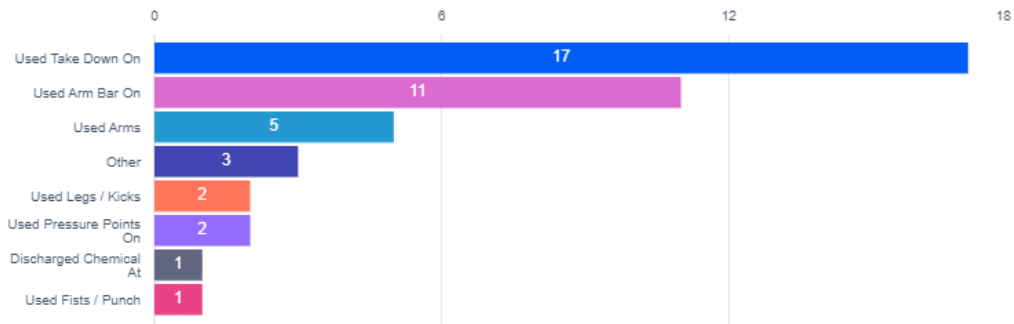

Use of Force

PDF snapshot report as prepared by Benchmark Analytics on 02-26-2024

Completed Use of Force Reports: **36**

Primary Officers in Use of Force Reports: **24**

Reports and Incidents

Use of Force Report Trend

Officer Force Applied

Reasons for Interaction

Subject Actions Led to Force

Subject Race

● Black Or African American ● Hispanic ● Other ● Two or More Races ● White