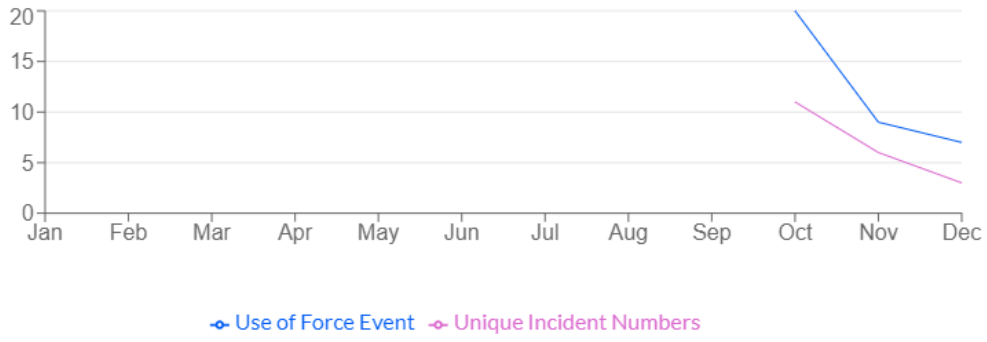

Use of Force

PDF snapshot report as prepared by Benchmark Analytics on 02-26-2024

Completed Use of Force Reports: **36**

Primary Officers in Use of Force Reports: **24**

Reports and Incidents

Use of Force Report Trend

Officer Force Applied

Reasons for Interaction

Subject Actions Led to Force

Subject Race

● Black Or African American ● Hispanic ● Other ● Two or More Races ● White