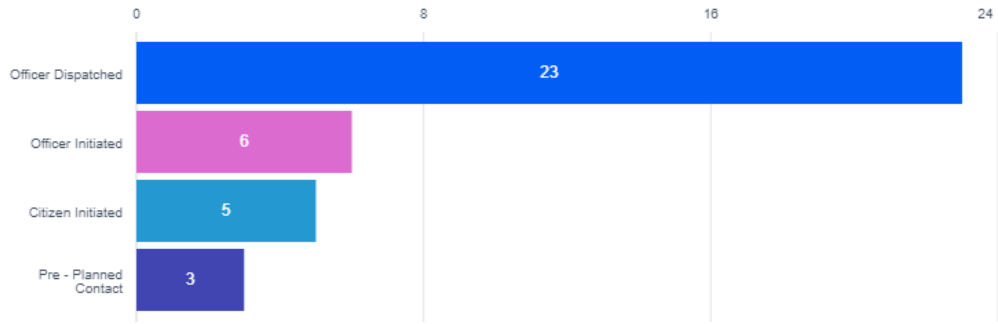

Use of Force

PDF snapshot report as prepared by Benchmark Analytics on 02-26-2024

Completed Use of Force Reports: **36**

Primary Officers in Use of Force Reports: **24**

Reports and Incidents

Use of Force Report Trend

Officer Force Applied

Reasons for Interaction

Subject Actions Led to Force

Subject Race

● Black Or African American ● Hispanic ● Other ● Two or More Races ● White