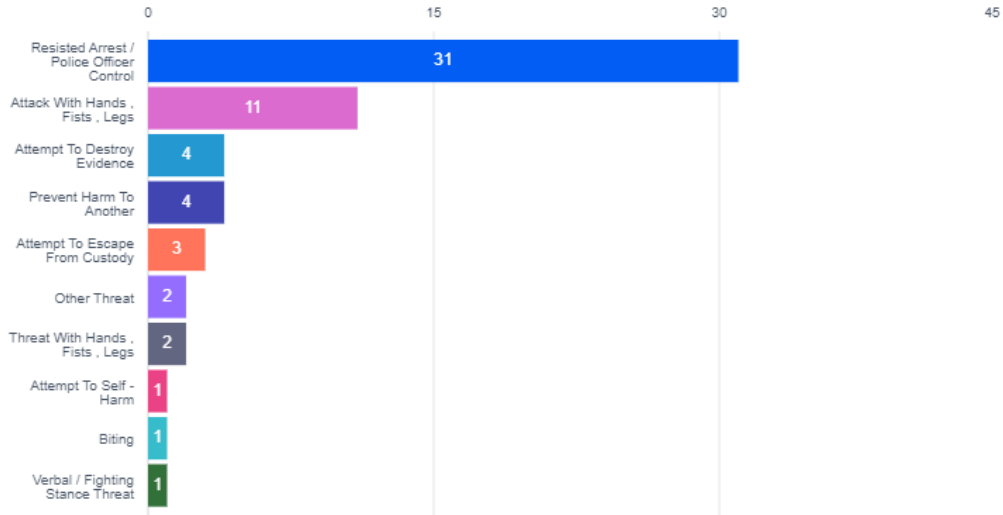

Use of Force

PDF snapshot report as prepared by Benchmark Analytics on 02-26-2024

Completed Use of Force Reports: **36**

Primary Officers in Use of Force Reports: **24**

Reports and Incidents

Use of Force Report Trend

Officer Force Applied

Reasons for Interaction

Subject Actions Led to Force

Subject Race

● Black Or African American ● Hispanic ● Other ● Two or More Races ● White